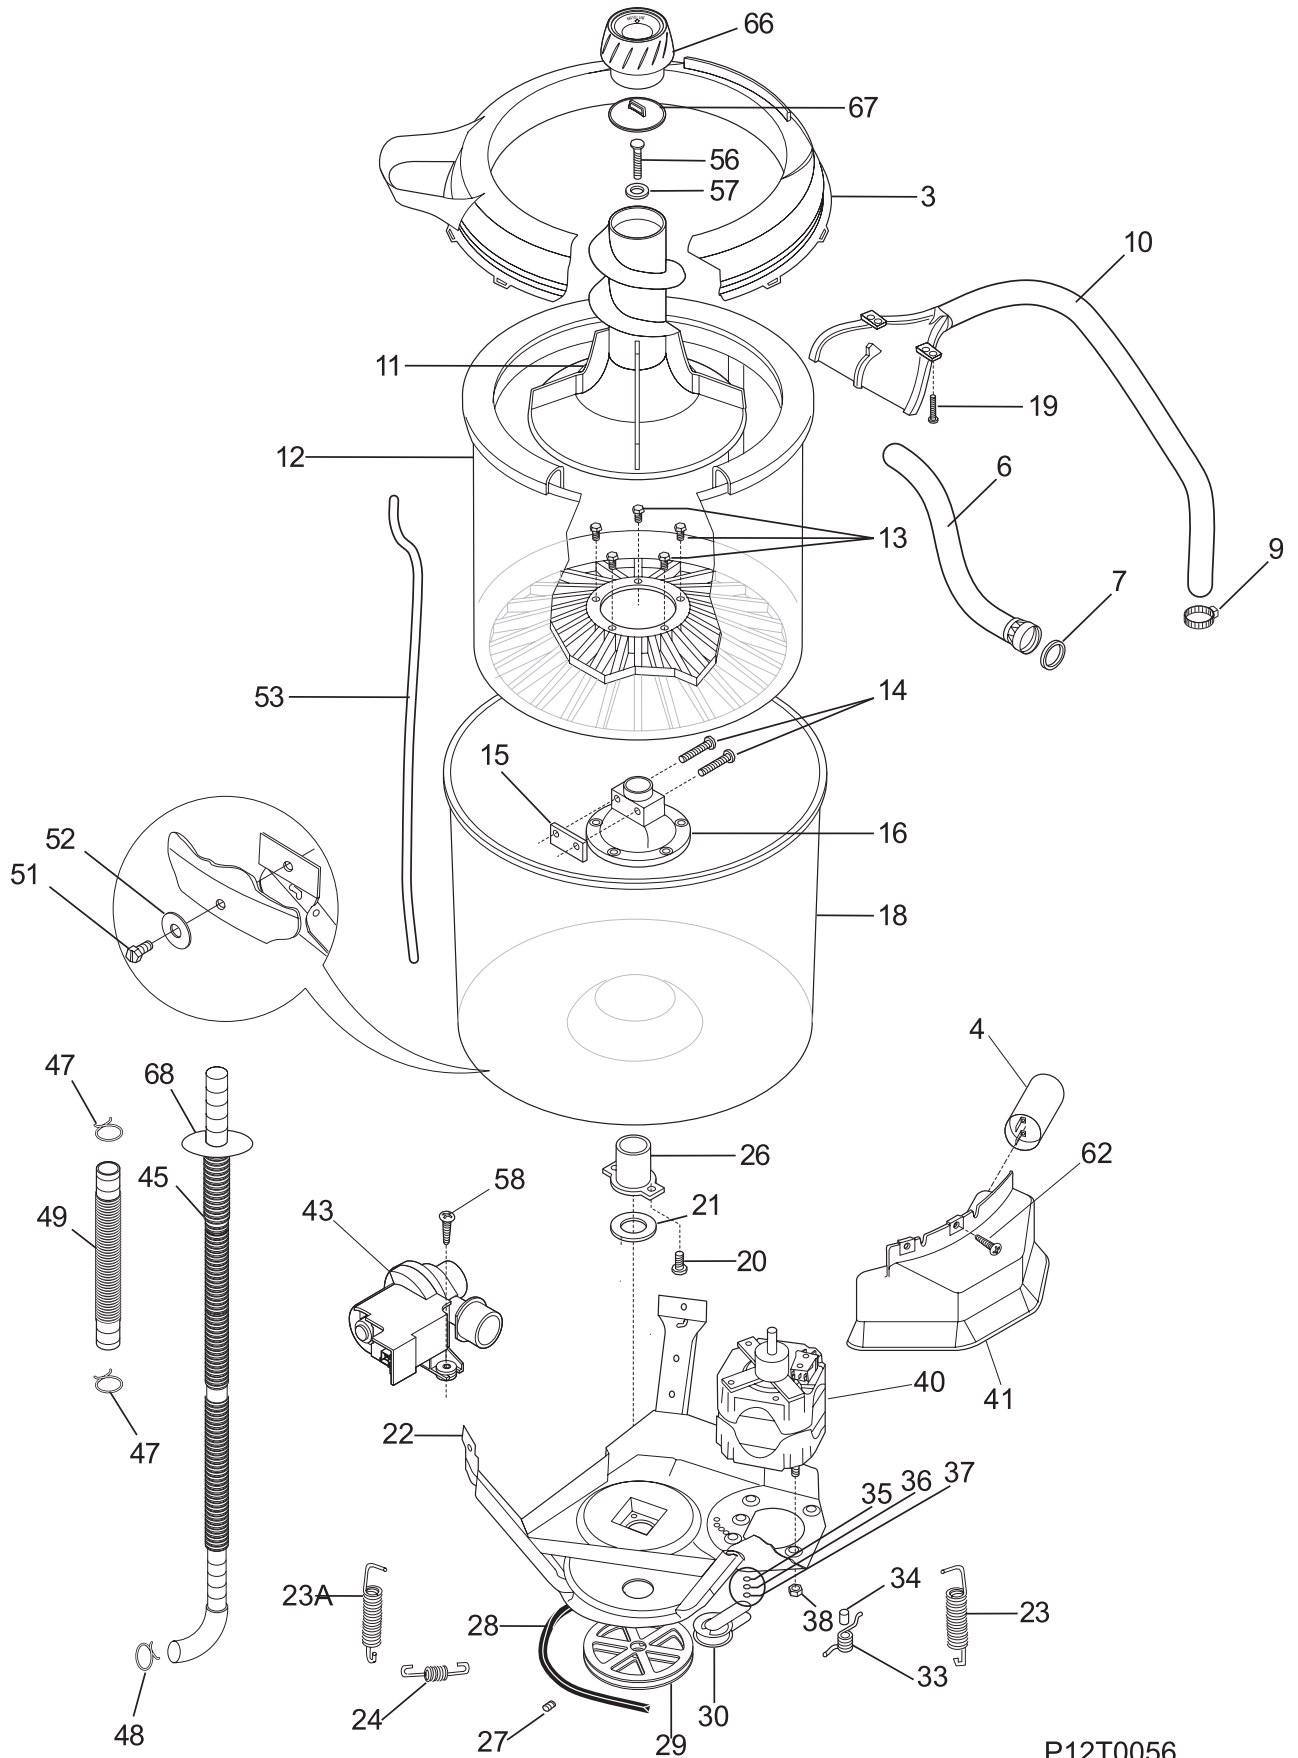

P12T0056

MOTOR/TUB

POS. NO	PART NO	DESCRIPTION
3	131551100	Cover-splash tub
4	131212301	Capacitor
6	5303271009	Hose-inlet
7	5303161296	Washer-inlet hose
9	5303304824	Clamp
10	131726300	Hose and nozzle
11	131605901	Assy-agitator-dual action
12	131221300	Tub-spin
13	5303283293	Screw-trunnion, unc2a x .625, .312-18 (5)
14	131192800	Screw-lockplate, hx, .312-18 x 1.625
15	5308001923	Lock Plate
16	131545101	Trunnion
18	131557201	Tub-splash, w/lair dome, brng
19	131205300	Screw-door, 10-16 x .75
20	3205150	Screw-tub bearing, pph b st/z, 8-12 x 0.750
21	5308002401	Washer, spin bearing, upper
22	131373610	Leg & Dome Assy
23	5303208858	Spring-vertical, short
23A	5303208860	Spring-vertical
24	131373900	Spring-horizontal
26	3204405	Bearing-outer tub
27	5303304825	Screw-set, hhd cup pt, 5/16-18 x .85, pulley, transm.
28 #	131686100	Belt-washer
29 #	131498300	Pulley-transmission
30	131862900	Asmy-VAW idler arm
33	3204425	Spring-torsion
34	3204426	Sleeve-idler
35	3161433	Ring-retaining
36	5303261031	Washer-pivot shaft
37	5303161306	Washer-spring
38	5303318708	Nut-motor
40	131761500	Asmy-motor/pulley 3/4hp 2sp
41	131513300	Shield-motor
43	131724000	Asmy-pump
45 #	131461200	Hose-drain, 90 inch
47	5303294768	Clamp-hose to tub
48	131306234	Clamp-pump
49 #	131494800	Hose-pump to tub
51	131659000	Screw-leg, hwh typ23, 5/16-18 x .875
52	131315800	Washer-leg, id x .040, 1.25 od x .335
53	5300771996	Tube-pressure
56	131468900	Screw-agitator, hwh shldr, 5/16-18 x 1.250
57	131339600	Spacer-agitator
58	131464900	Screw-pump-to bracket
62	131258400	Screw-front pnl, comb th ab, 10-16 x 0.500
66	131624500	Cup/cap assy
67	131606210	Cap Assembly
68	131707800	Ring-drain hose
*	131462500	Clip-drain hose
*	131506500	Clip-drain hose
*	5303212877	Insert-spring adj
*	5303309503	Clip-backsheet